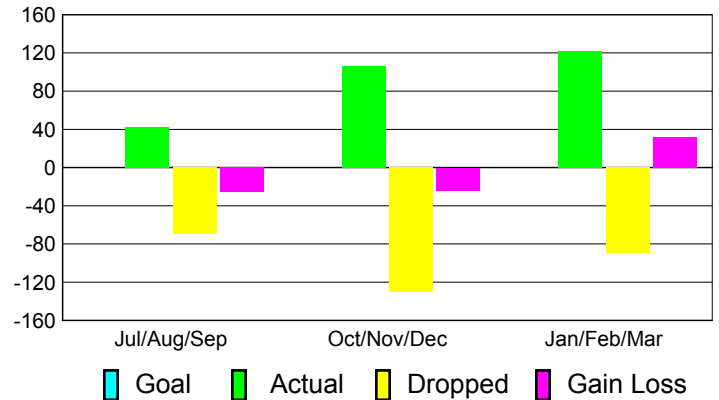

### YTD Status Quo Clubs 2010-2011

Status Quo Clubs Compared to Status Quo Members

## MEMBERSHIP

**Membership Results**  
2010-2011

**Membership**  
2009-2010

Month	Net Memb Goal	Actual New Memb	Actual Dropped Memb	Gain/Loss of Memb	Gain/Loss of Memb
Jul/Aug/Sep	0	43	-69	-26	122
Oct/Nov/Dec	0	106	-130	-24	32
Jan/Feb/Mar	0	122	-90	32	198
<b>Totals</b>	<b>0</b>	<b>271</b>	<b>-289</b>	<b>-18</b>	<b>352</b>

### Membership Results 2010-2011

Goal, New, Dropped, Gain/Loss

### Comparison of Membership Gain/Loss

Current Year Compared to the Previous Year