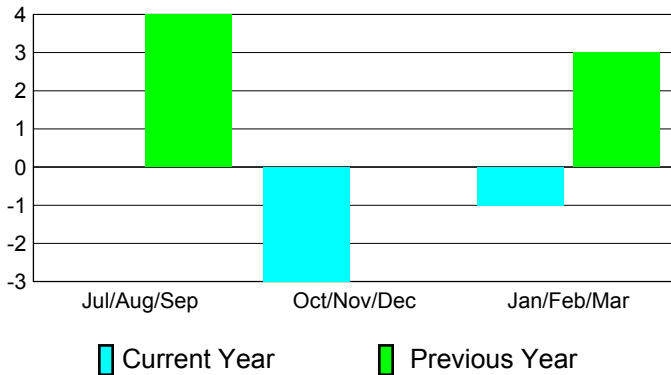

2010-2011 GMT Reports for District (or Undistricted) **District 301D1**

GMT: **Doctor DATUK K NAGARATN**, Location: **PHILIPPINES**

GMT CA: **5**

CLUBS

Club Results
2010-2011

Clubs
2009-2010

Month	New Club Goal	Actual New Clubs	Actual Dropped Clubs	Gain/Loss of Clubs	Gain/Loss of Clubs
Jul/Aug/Sep	0	0	0	0	4
Oct/Nov/Dec	0	0	-3	-3	0
Jan/Feb/Mar	0	0	-1	-1	3
Totals	0	0	-4	-4	7

Club Results 2010-2011

Goal, New, Dropped, Gain/Loss

Comparison of Club Gain/Loss

Current Year Compared to the Previous Year

YTD Status Quo Clubs 2010-2011

Status Quo Clubs Compared to Status Quo Members

MEMBERSHIP

Membership Results
2010-2011

Membership
2009-2010

Month	Net Memb Goal	Actual New Memb	Actual Dropped Memb	Gain/Loss of Memb	Gain/Loss of Memb
Jul/Aug/Sep	0	43	-69	-26	122
Oct/Nov/Dec	0	106	-130	-24	32
Jan/Feb/Mar	0	122	-90	32	198
Totals	0	271	-289	-18	352

Membership Results 2010-2011

Goal, New, Dropped, Gain/Loss

Comparison of Membership Gain/Loss

Current Year Compared to the Previous Year

Gender Comparison 2010-2011

Jul/Aug/Sep

Oct/Nov/Dec

Jan/Feb/Mar

Male

Female