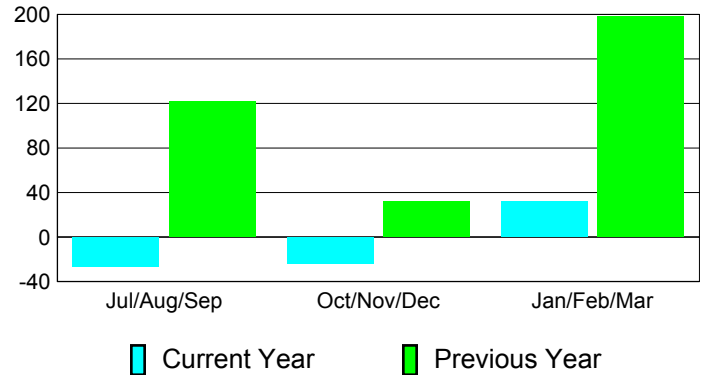

Gender Comparison 2010-2011

Jul/Aug/Sep

Oct/Nov/Dec

Jan/Feb/Mar

Male

Female