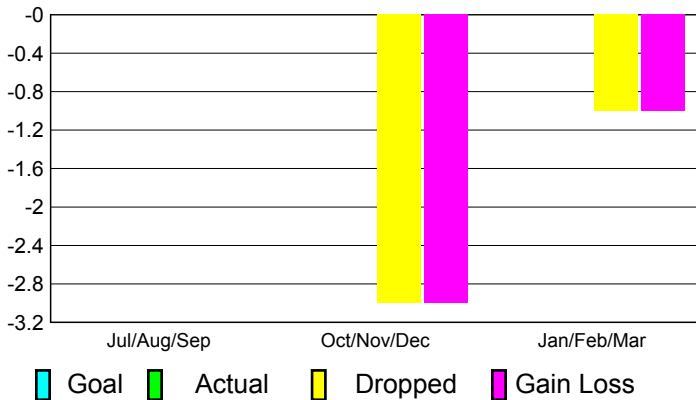

## CLUBS

**Club Results**  
2010-2011

**Clubs**  
2009-2010

Month	New Club Goal	Actual New Clubs	Actual Dropped Clubs	Gain/Loss of Clubs	Gain/Loss of Clubs
Jul/Aug/Sep	0	0	0	0	4
Oct/Nov/Dec	0	0	-3	-3	0
Jan/Feb/Mar	0	0	-1	-1	3
<b>Totals</b>	<b>0</b>	<b>0</b>	<b>-4</b>	<b>-4</b>	<b>7</b>

### Club Results 2010-2011

Goal, New, Dropped, Gain/Loss

### Comparison of Club Gain/Loss

Current Year Compared to the Previous Year